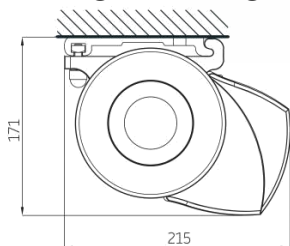

# Formosa

Type: Standard Arm

Maximum width: 500 cm x 300 cm

Control:

230v electric - IO / RTS motors

Crank option

Wall mounting

Ceiling mounting

reach cm	200	250	300
arms →	2	2	2
minimum width cm	240	290	340