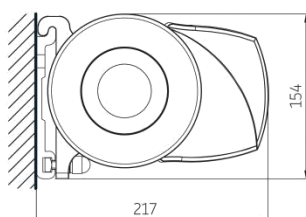

# Formosa

Type: Standard Arm

Maximum width: 500 cm x 300 cm

Control:

230v electric - IO / RTS motors

Crank option

Wall mounting

Ceiling mounting

reach cm	200	250	300
arms →	2	2	2
minimum width cm	240	290	340