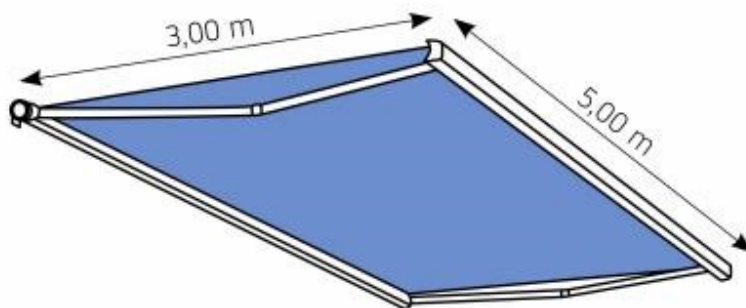

# Formosa

Type: Standard Arm

Maximum width: 500 cm x 300 cm

Control:

230v electric - IO / RTS motors

Crank option

Wall mounting

Ceiling mounting

reach cm	200	250	300
arms →	2	2	2
minimum width cm	240	290	340