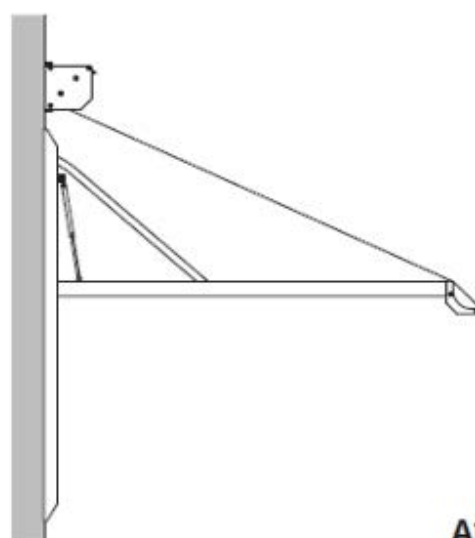

Slide-arm with gas spring