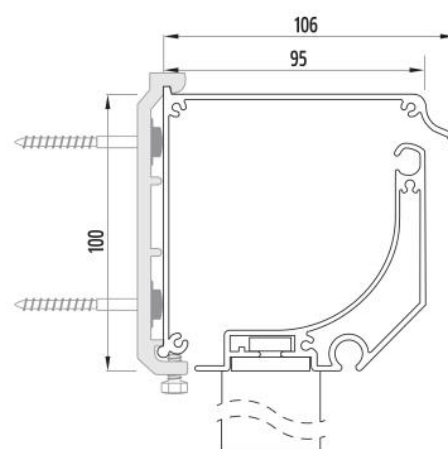

Drop arm awnings offer an ideal solution to protect your room and ideal for smaller terraces or first floor windows.

Luxaflex® Box Awnings

Drop Arm Awnings

Type: DA 95 - 45°

Maximum width: 400cm x 150 cm

Control:

230v electric - I/O or RTS motor

Crank option

Type: DA 95 - Square

Maximum width: 400 cm x 150cm

Control:

230v electric - I/O or RTS motor

Crank option

Storm-resistant arm