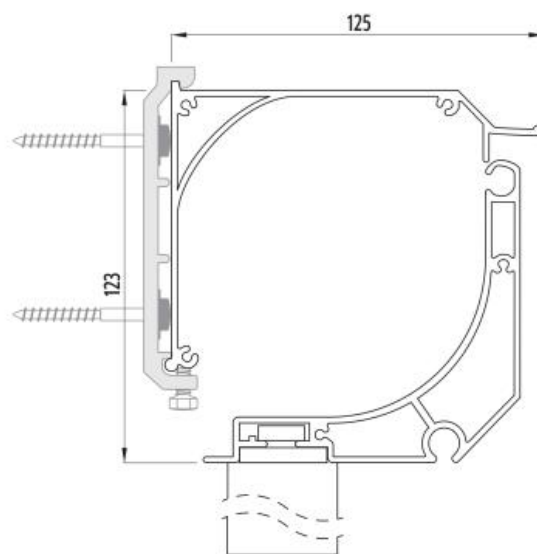

Control:

230v electric - I/O or RTS motor

Crank option

Type: DA 95 - Square

Maximum width: 400 cm x 150cm

Control:

230v electric - I/O or RTS motor

Crank option

RAL 9010
White

Surcharges for coating:

other RAL colours

+25%

Type: DA 110 - 45°

Maximum width: 600 cm x 150 cm

Control: 230v electric - I/O or RTS motor

Crank option