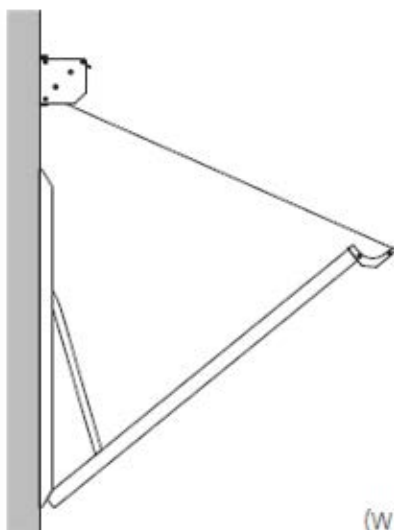

Drop arm awnings offer an ideal solution to protect your room and ideal for smaller terraces or first floor windows.

somfy.

 01255 475044

 info@nantmorblinds.com

Drop Arm Awnings

Type: DA 95 - 45°

Maximum width: 400cm x 150 cm

Control:

230v electric - I/O or RTS motor

Crank option

Type: DA 95 - Square

Maximum width: 400 cm x 150cm

Control:

230v electric - I/O or RTS motor

Crank option

Storm-resistant arm

Standard
(with aluminum hinge)

Slide-arm with gas spring

At a surcharge

Drop Arm Awnings

Colours:

Anodised

RAL 9001
Cream white