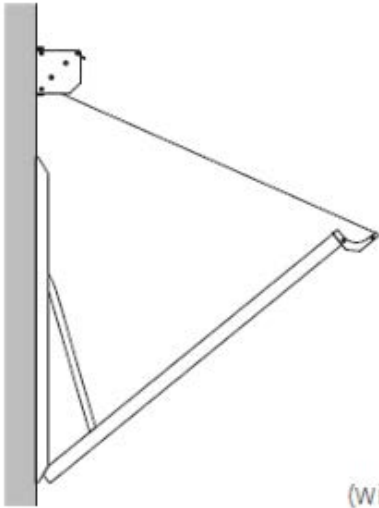

Luxaflex® Box Awnings

Drop Arm Awnings

Our Drop arm awnings are cassetted and are beautifully styled featuring slim but durable arms. The cassette offers protection for the fabric by enclosing it neatly into the cassette box.

Standard
(with aluminum hinge)

Slide-arm with gas spring

At a surcharge

Luxaflex® Box Awnings

Drop Arm Awnings

Storm-resistant arm

Standard
(with aluminum hinge)

Slide-arm with gas spring