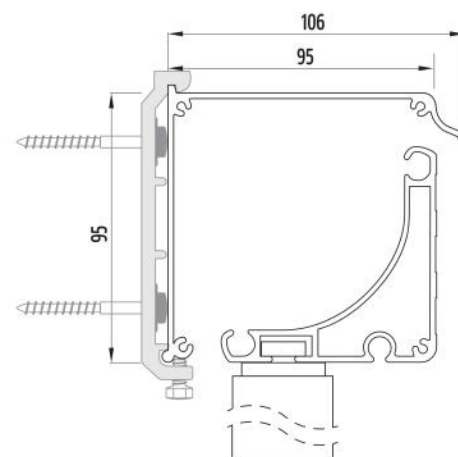

230v electric - I/O or RTS motor

Crank option

Type: DA 95 - Square

Maximum width: 400 cm x 150cm

Control:

230v electric - I/O or RTS motor

Crank option

Storm-resistant arm