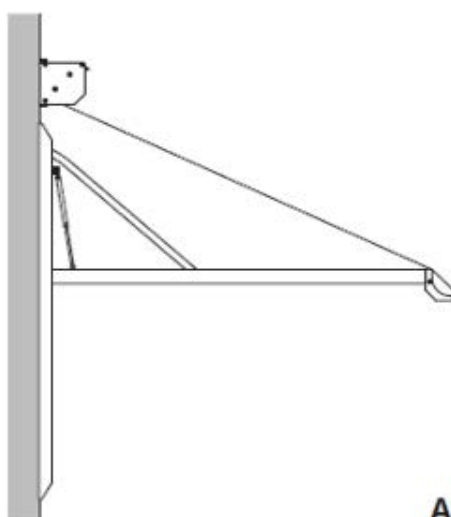

Slide-arm with gas spring

At a surcharge

Colours:

Surcharges for coating:

other RAL colours

+25%