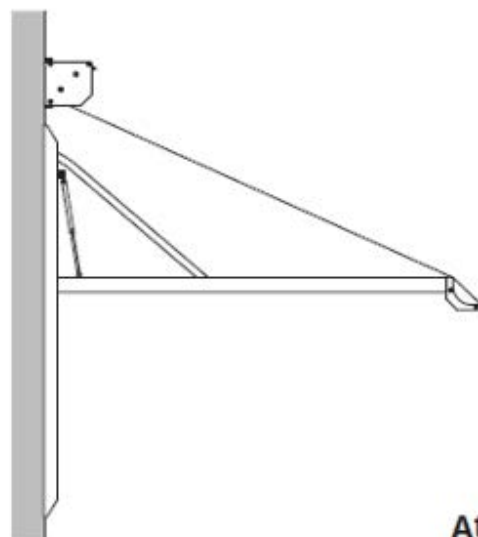

Slide-arm with gas spring

At a surcharge