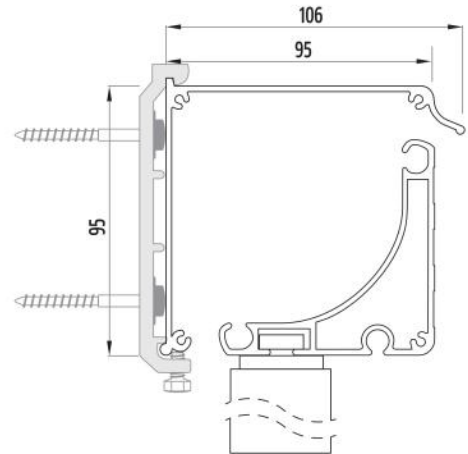

Control:

230v electric - I/O or RTS motor

Crank option

Type: DA 95 - Square

Maximum width: 400 cm x 150cm

Control:

230v electric - I/O or RTS motor

Crank option

RAL 9010
White

Surcharges for coating:

other RAL colours

+25%

Type: DA 110 - 45°

Maximum width: 600 cm x 150 cm

Control: 230v electric - I/O or RTS motor

Crank option