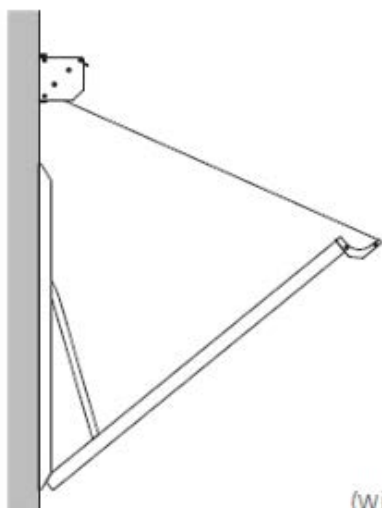

Storm-resistant arm

Standard
(with aluminum hinge)

Slide-arm with gas spring

At a surcharge

Drop Arm Awnings

Colours:

Anodised

RAL 9001
Cream white

RAL 9010
White

Surcharges for coating:

other RAL colours

+25%

Type: DA 110 - 45°

Maximum width: 600 cm x 150 cm

Control: 230v electric - I/O or RTS motor

Crank option

Drop Arm Awnings

Storm-resistant arm

Standard
(with aluminum hinge)

Slide-arm with gas spring

At a surcharge

Colours:

Anodised

RAL 9001
Cream white