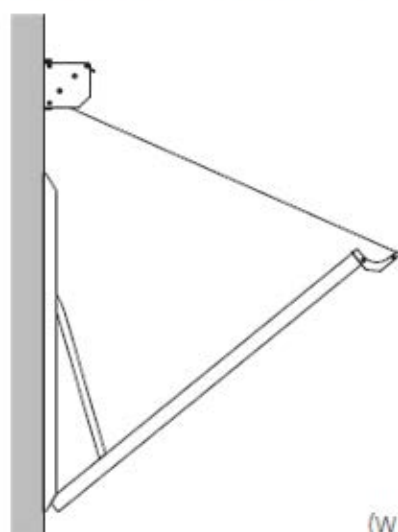

Drop arm awnings offer an ideal solution to protect your room and ideal for smaller terraces or first floor windows.

Luxaflex® Box Awnings

Drop Arm Awnings

Type: DA 95 - 45°

Maximum width: 400cm x 150 cm

Control:

230v electric - I/O or RTS motor

Crank option

Type: DA 95 - Square

Maximum width: 400 cm x 150cm

Control:

230v electric - I/O or RTS motor

Crank option

Storm-resistant arm

Standard
(with aluminum hinge)

Slide-arm with gas spring

At a surcharge

Luxaflex® Box Awnings

Drop Arm Awnings

Storm-resistant arm

Standard
(with aluminum hinge)

Slide-arm with gas spring