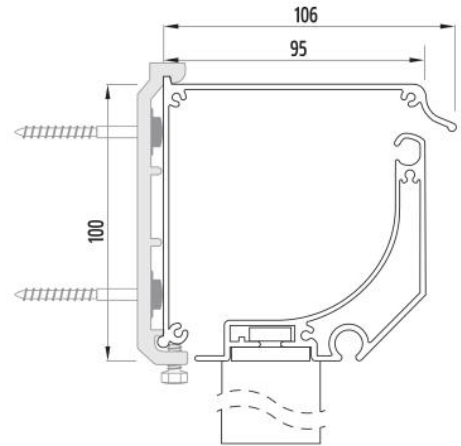

Drop arm awnings offer an ideal solution to protect your room and ideal for smaller terraces or first floor windows.

somfy.

 01255 475044

 info@nantmorblinds.com

Drop Arm Awnings

Type: DA 95 - 45°

Maximum width: 400cm x 150 cm

Control:

230v electric - I/O or RTS motor

Crank option

Type: DA 95 - Square

Maximum width: 400 cm x 150cm

Control:

230v electric - I/O or RTS motor

Crank option

RAL 9010
White

Surcharges for coating:

other RAL colours

+25%

Type: DA 110 - 45°

Maximum width: 600 cm x 150 cm

Control: 230v electric - I/O or RTS motor

Crank option