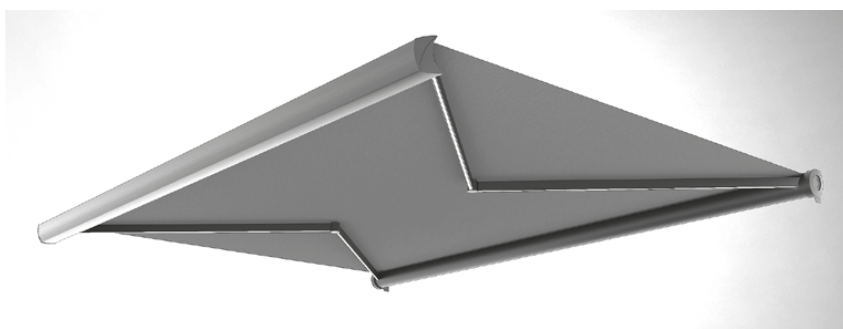

Luxaflex® Box Awnings

Formosa Max

The Luxaflex® Formosa Max impresses with its elegant appearance and modern design. One set of arms is sufficient to shade an area of 600 x 400 cm.

An additional advantage of Formosa Max is the possibility of using modern LED lighting, in the arms and on the front rail which makes your terrace even more attractive and practical all year round.

 01255 475044

 info@nantmorblinds.com

Formosa Max

Type: Standard Arm

Maximum width: 600 cm x 400 cm

Control:

230v electric - IO or RTS motors

Wall mounting

Ceiling mounting

Standard arm

Arm with LED lights

reach cm	200	250	300	350	400
arms →	2	2	2	2	2
minimum width cm	239	289	339	389	439

Available in 6 colours:

RAL 9001

RAL 9010

RAL 9016