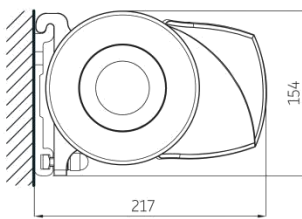

Luxaflex® Box Awnings

Formosa Max

The Luxaflex® Formosa Max impresses with its elegant appearance and modern design. One set of arms is sufficient to shade an area of 600 x 400 cm.

An additional advantage of Formosa Max is the possibility of using modern LED lighting, in the arms and on the front rail which makes your terrace even more attractive and practical all year round.

 01255 475044

 info@nantmorblinds.com

Formosa Max

Type: Standard Arm

Maximum width: 600 cm x 400 cm

Control:

230v electric - IO or RTS motors

Wall mounting

Ceiling mounting

Standard arm

Arm with LED lights

reach cm	200	250	300	350	400
arms →	2	2	2	2	2
minimum width cm	239	289	339	389	439

Available in 6 colours:

RAL 9001

RAL 9010

RAL 9016