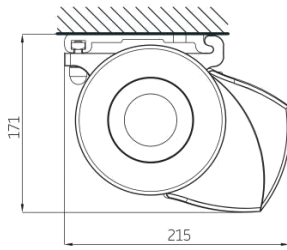

Luxaflex® Box Awnings

Formosa Max

The Luxaflex® Formosa Max impresses with its elegant appearance and modern design. One set of arms is sufficient to shade an area of 600 x 400 cm.

An additional advantage of Formosa Max is the possibility of using modern LED lighting, in the arms and on the front rail which makes your terrace even more attractive and practical all year round.

 01255 475044

 info@nantmorblinds.com

Formosa Max

Type: Standard Arm

Maximum width: 600 cm x 400 cm

Control:

230v electric - IO or RTS motors

Wall mounting

Ceiling mounting

Standard arm

Arm with LED lights

reach cm	200	250	300	350	400
arms →	2	2	2	2	2
minimum width cm	239	289	339	389	439

Available in 6 colours:

RAL 9001

RAL 9010

RAL 9016