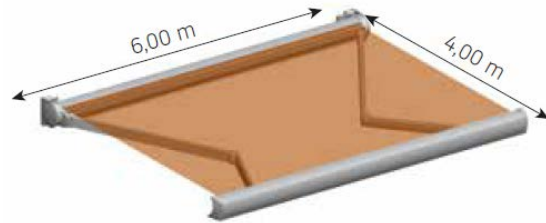

Luxaflex® Box Awnings

Formosa Max

The Luxaflex® Formosa Max impresses with its elegant appearance and modern design. One set of arms is sufficient to shade an area of 600 x 400 cm.

An additional advantage of Formosa Max is the possibility of using modern LED lighting, in the arms and on the front rail which makes your terrace even more attractive and practical all year round.

 01255 475044

 info@nantmorblinds.com

Formosa Max

Type: Standard Arm

Maximum width: 600 cm x 400 cm

Control:

230v electric - IO or RTS motors

Wall mounting